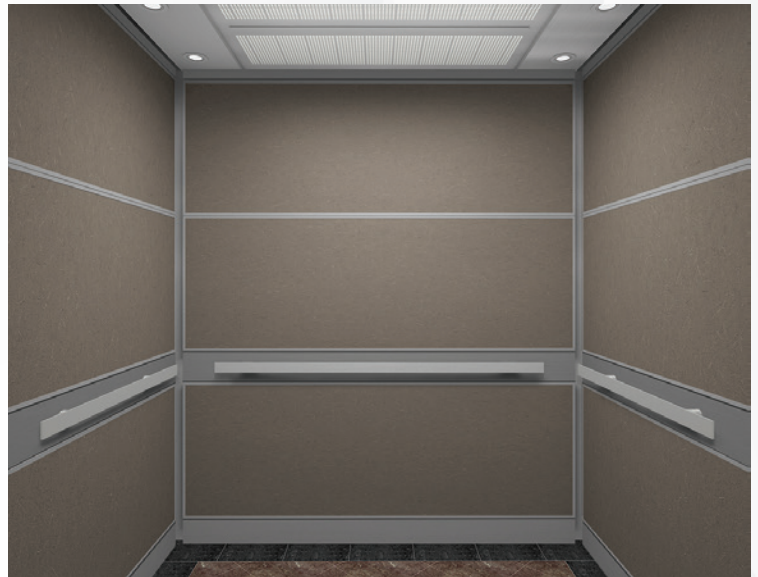

PRODUCT
CATALOG
Elevator Interiors

CAB LAYOUTS

■ HYPERION

Rear Wall: Two vertical laminate panels on top, two laminate panels on bottom. Side Walls: Two laminate panels on top, two laminate panels on bottom.

■ DORADO

Rear and Side Walls: Three large vertical panels measuring the height of the cab. No handrail panel.

■ ST. LOUIS SQUARE

Rear and Side Walls: Three vertical laminate panels on top, three laminate panels on bottom.

■ KRONOS

Rear and Side Walls: Two horizontal laminate panels on top, one large laminate panel on bottom.

ASHBURY

Rear and Side Walls: Three horizontal laminate panels on top, one large horizontal laminate panel on bottom.

CALLISTO

Rear and Side Walls: Four two-by-two laminate panels on top, two laminate panels on bottom.

ORION

Rear Wall: Large mirror panel on top, medium center laminate panel and two small laminate side panels on bottom. Side Walls: Large mirror panel on top, two laminate panels on bottom.