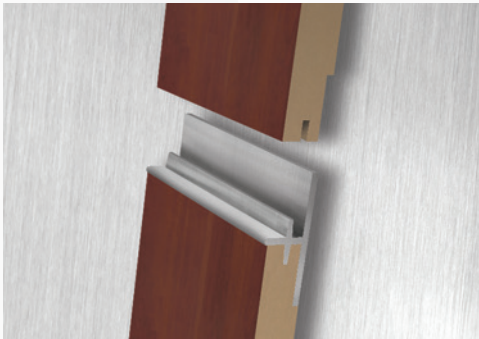

BINDING / EDGING & HANDRAILS

SELF EDGE (Laminate Only)
Self edged plastic laminate edging.

"L" BINDER (14 or 11 GA)
"L" Binders. 14 or 11 GA (1/8" thick) angle, stainless steel.

"J" MITERED BINDER
"J" Mitered Binders. 20 GA wrap around mitered corners, stainless steel.

A-LOOK™ BINDER
Patented A-Look™ Extrusion protects panel edges.

C-LOOK™ BINDER
Protects panel edges. Black "glass reinforced" polycarbonate inlay.

ROUND 1 1/2"
Round handrail. 1 1/2" diameter brush finish stainless steel.