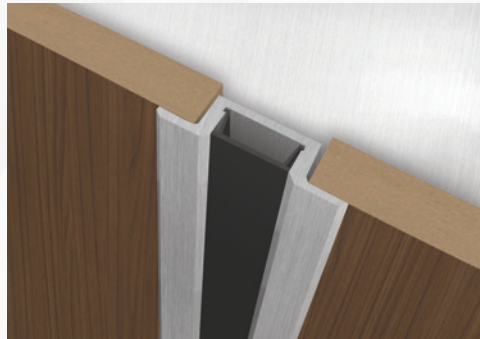

BINDING / EDGING & HANDRAILS

SELF EDGE (Laminate Only)
Self edged plastic laminate edging.

"L" BINDER (14 or 11 GA)
"L" Binders. 14 or 11 GA (1/8" thick) angle, stainless steel.

"J" MITERED BINDER
"J" Mitered Binders. 20 GA wrap around mitered corners, stainless steel.

A-LOOK™ BINDER
Patented A-Look™ Extrusion protects panel edges.

C-LOOK™ BINDER
Protects panel edges. Black "glass reinforced" polycarbonate inlay.

ROUND 1 1/2"
Round handrail. 1 1/2" diameter brush finish stainless steel.