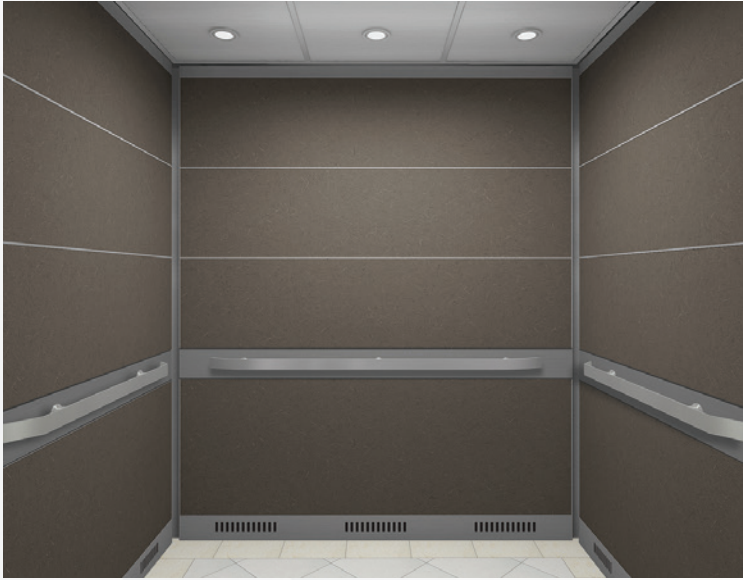

PRODUCT
CATALOG
Elevator Interiors

CAB LAYOUTS

■ HYPERION

Rear Wall: Two vertical laminate panels on top, two laminate panels on bottom. Side Walls: Two laminate panels on top, two laminate panels on bottom.

■ DORADO

Rear and Side Walls: Three large vertical panels measuring the height of the cab. No handrail panel.

■ ST. LOUIS SQUARE

Rear and Side Walls: Three vertical laminate panels on top, three laminate panels on bottom.

■ KRONOS

Rear and Side Walls: Two horizontal laminate panels on top, one large laminate panel on bottom.

ASHBURY

Rear and Side Walls: Three horizontal laminate panels on top, one large horizontal laminate panel on bottom.

CALLISTO

Rear and Side Walls: Four two-by-two laminate panels on top, two laminate panels on bottom.

ORION

Rear Wall: Large mirror panel on top, medium center laminate panel and two small laminate side panels on bottom. Side Walls: Large mirror panel on top, two laminate panels on bottom.