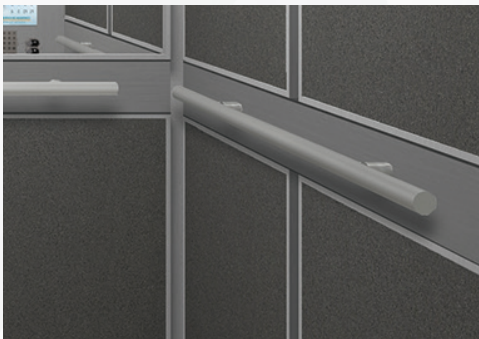

BINDING / EDGING & HANDRAILS

SELF EDGE (Laminate Only)
Self edged plastic laminate edging.

"L" BINDER (14 or 11 GA)
"L" Binders. 14 or 11 GA (1/8" thick) angle, stainless steel.

"J" MITERED BINDER
"J" Mitered Binders. 20 GA wrap around mitered corners, stainless steel.

A-LOOK™ BINDER
Patented A-Look™ Extrusion protects panel edges.

C-LOOK™ BINDER
Protects panel edges. Black "glass reinforced" polycarbonate inlay.

ROUND 1 1/2"
Round handrail. 1 1/2" diameter brush finish stainless steel.